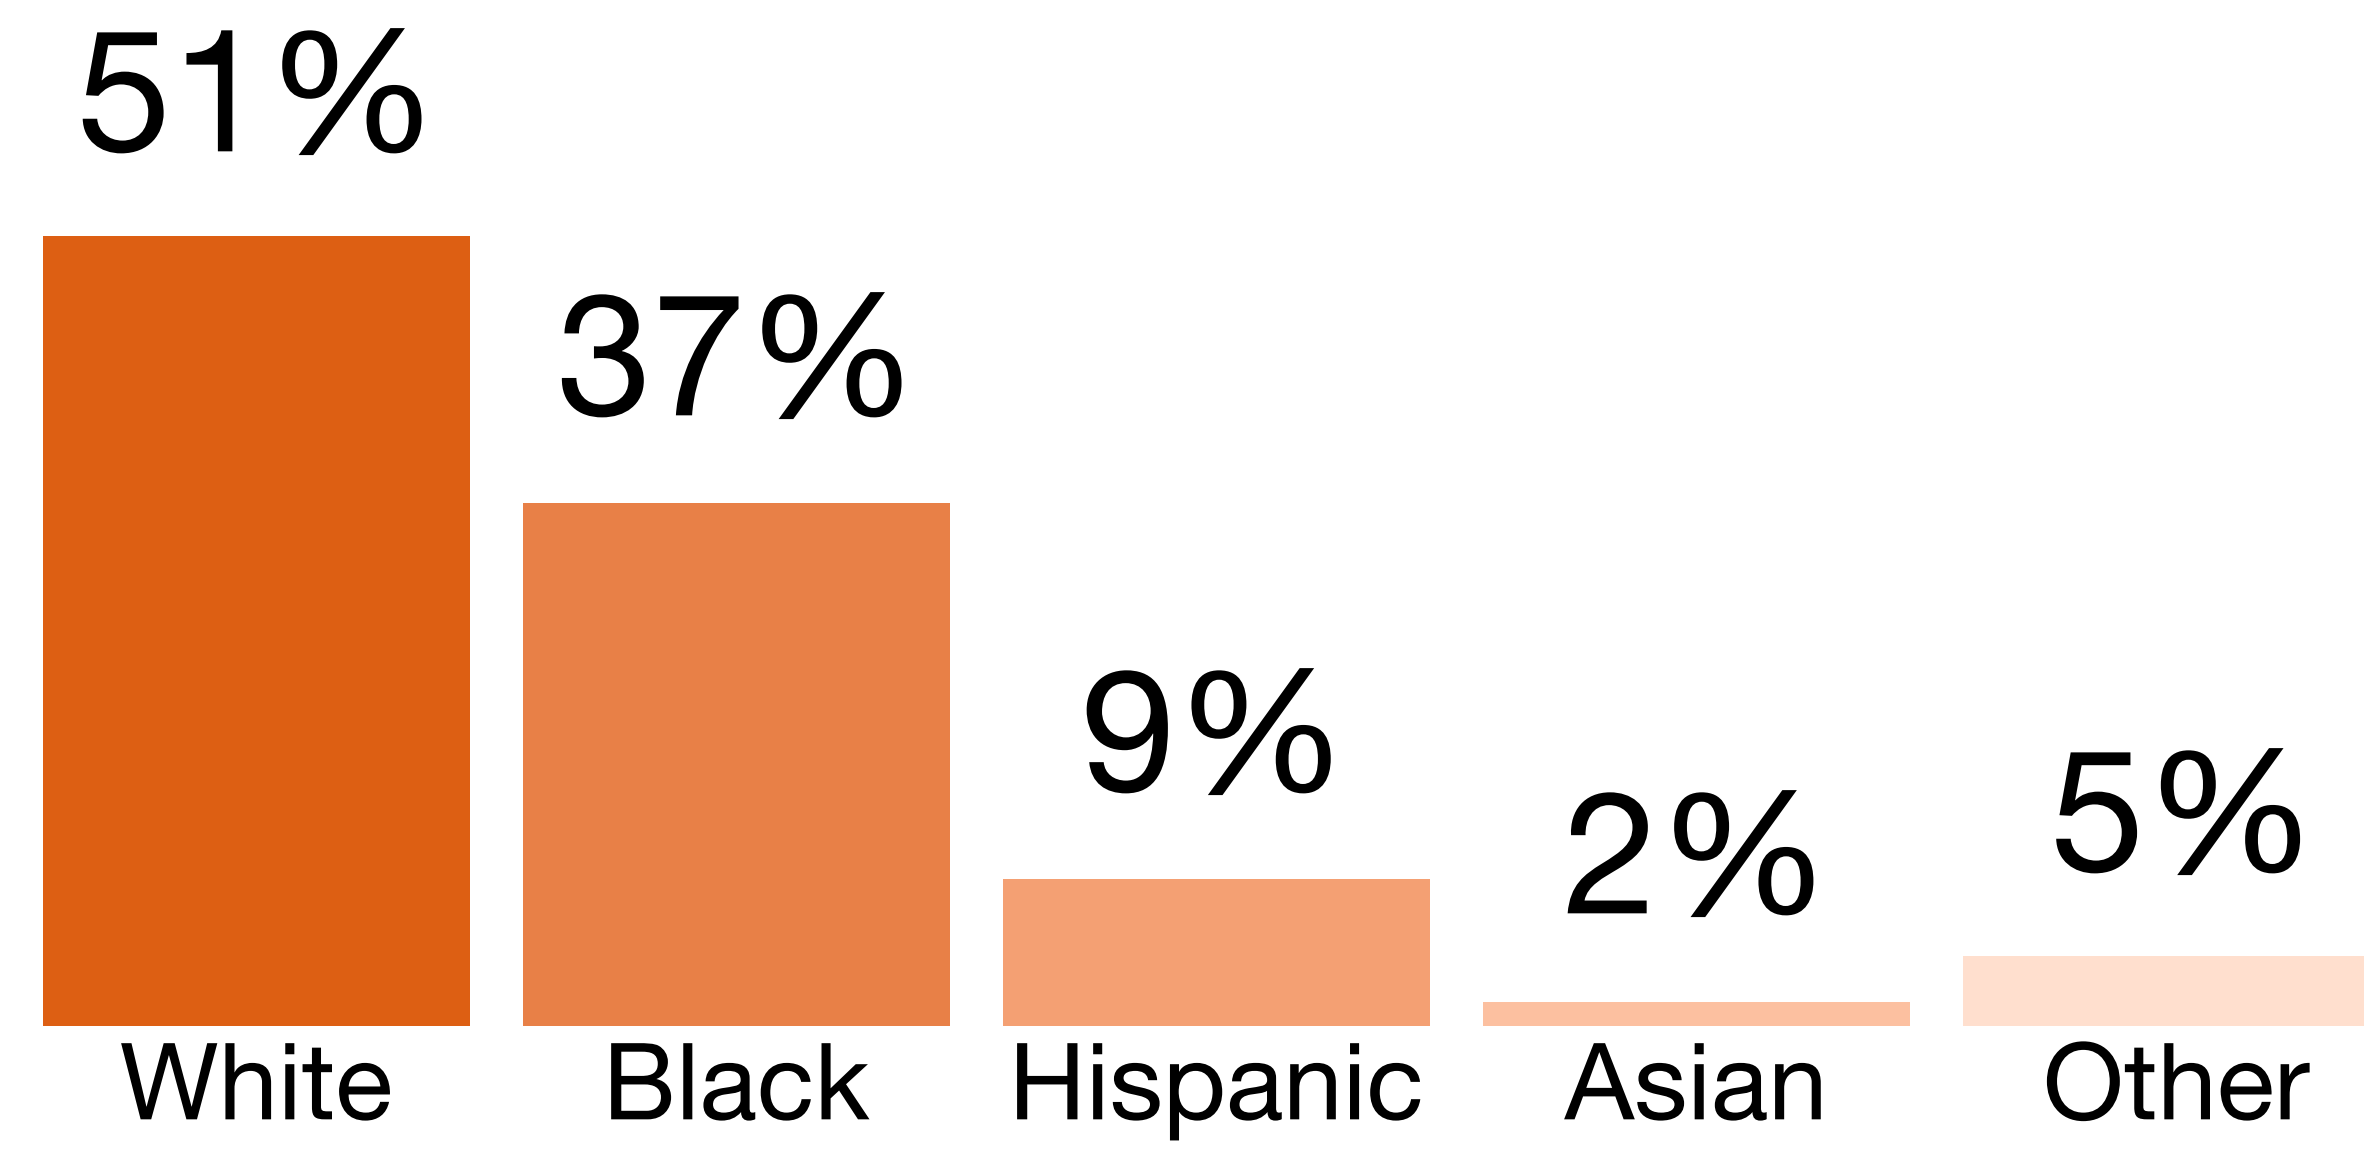

South Carolina Snapshot 2020

DEMOGRAPHICS

dependent-age population by 2030

PK-12 enrollment 2012 to 2017

PK-12 enrollment

children under 18 living in poverty

EARLY AND MIDDLE GRADES

Percentages of students performing at or above Proficient on NAEP in 2019

Arrows indicate direction of change of 0.1 points or more from 2009 to 2019.

HIGH SCHOOL

POSTSECONDARY

WORKFORCE