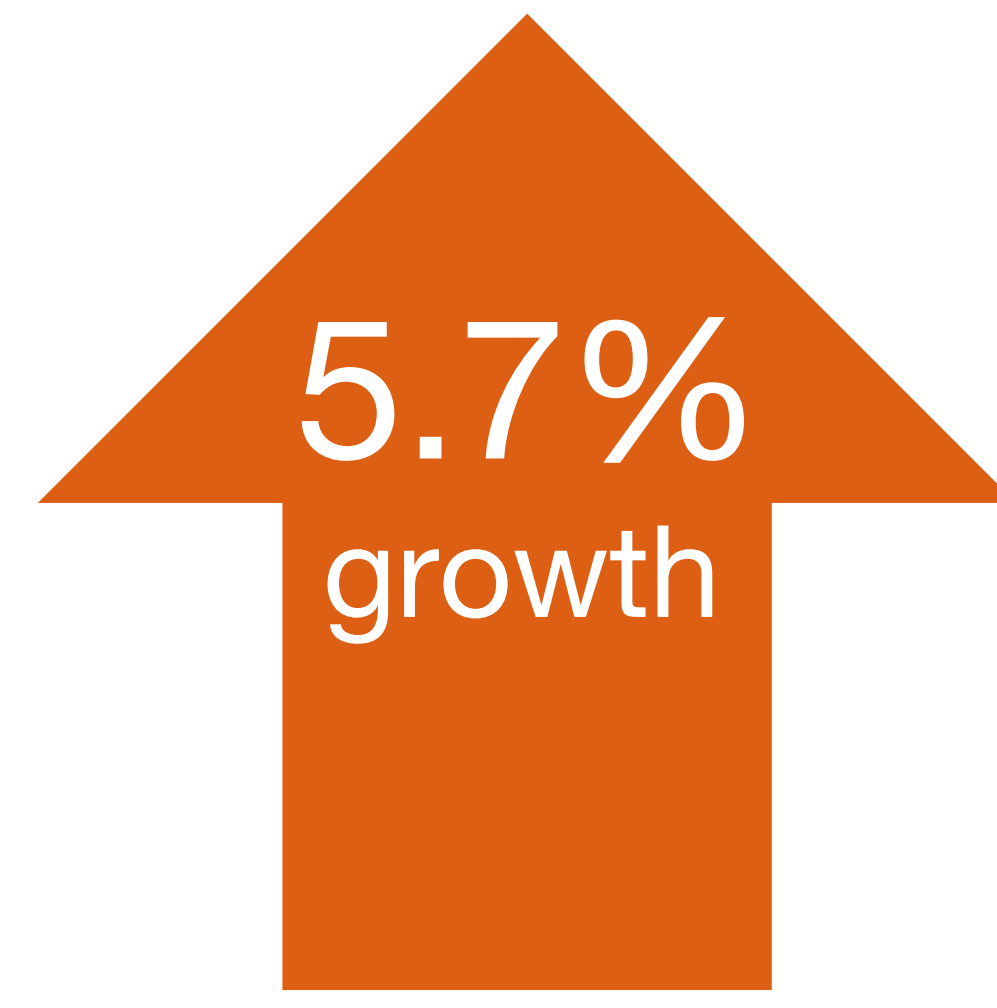

South Carolina Snapshot 2020

DEMOGRAPHICS

dependent-age population by 2030

PK-12 enrollment 2012 to 2017

PK-12 enrollment

children under 18 living in poverty

EARLY AND MIDDLE GRADES

Percentages of students performing at or above Proficient on NAEP in 2019