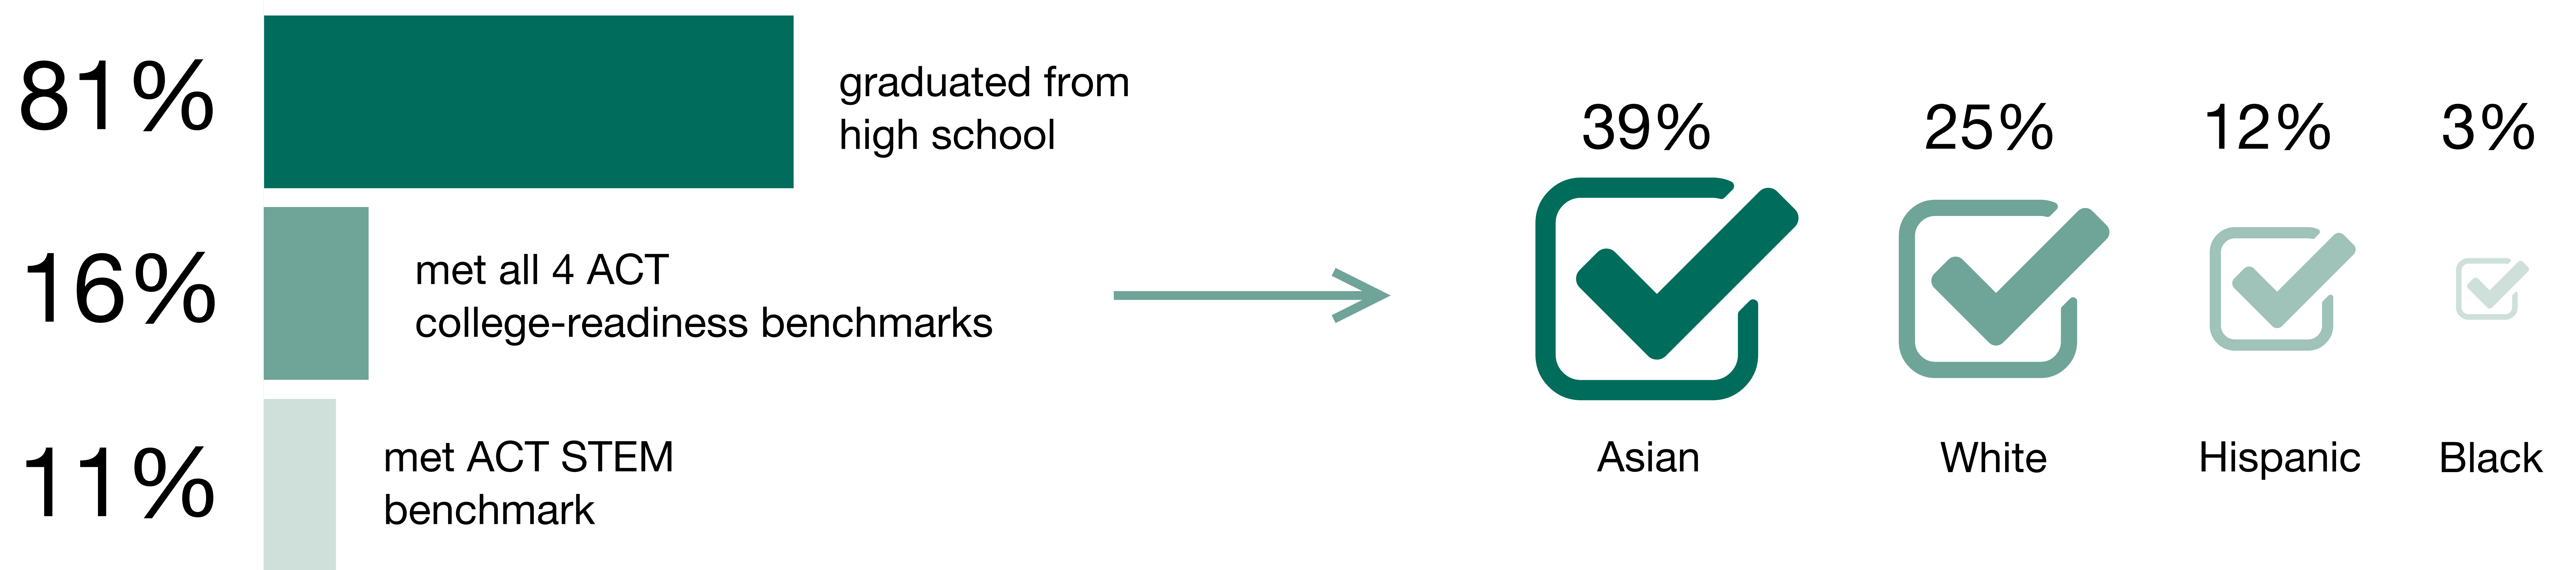

South Carolina Snapshot 2020

DEMOGRAPHICS

dependent-age population by 2030

PK-12 enrollment 2012 to 2017

PK-12 enrollment

children under 18 living in poverty

EARLY AND MIDDLE GRADES

Percentages of students performing at or above Proficient on NAEP in 2019

Arrows indicate direction of change of 0.1 points or more from 2009 to 2019.

HIGH SCHOOL

POSTSECONDARY

WORKFORCE