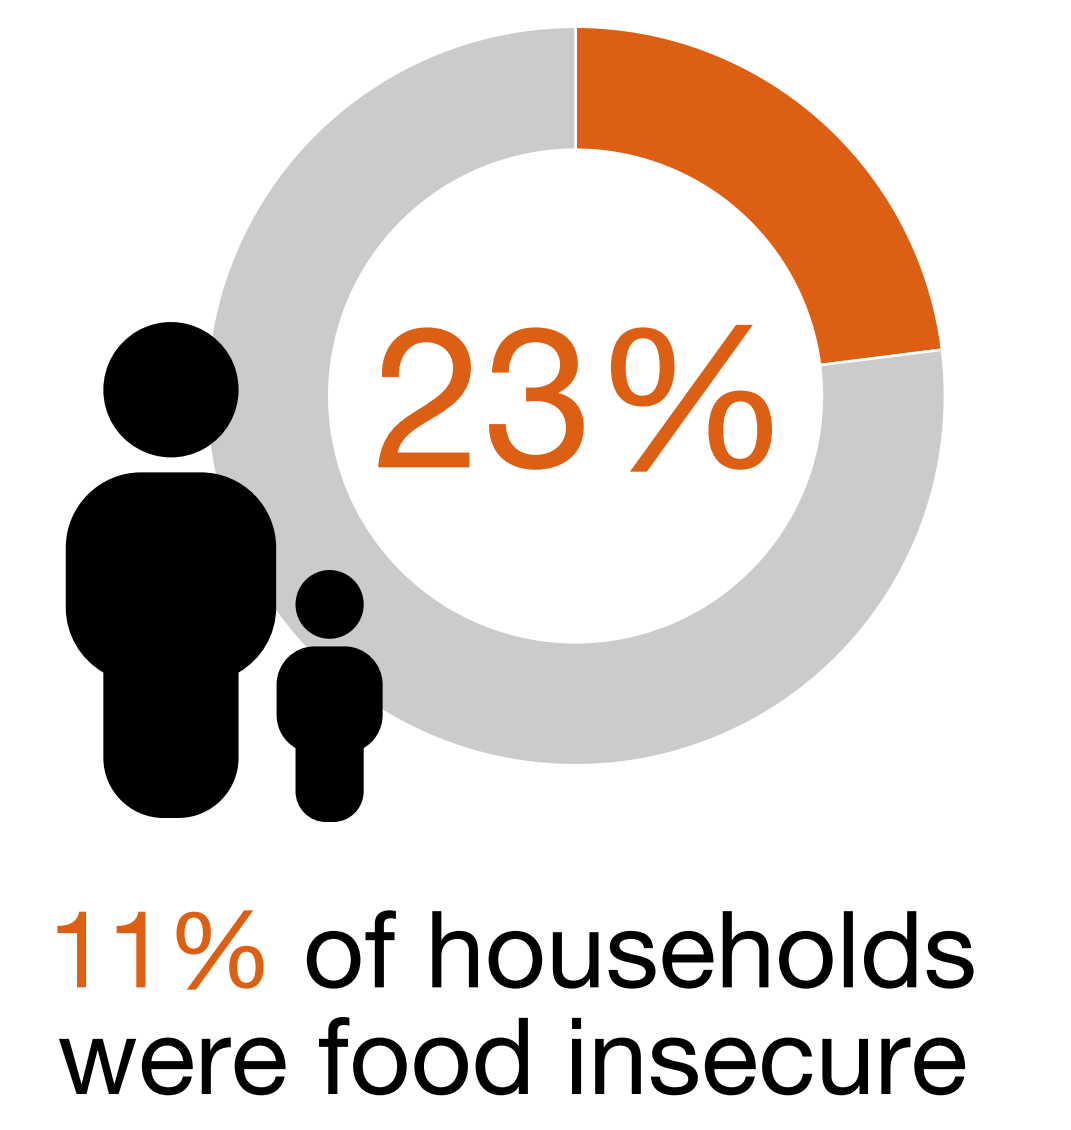

South Carolina Snapshot 2020

DEMOGRAPHICS

dependent-age population by 2030

PK-12 enrollment 2012 to 2017

PK-12 enrollment

children under 18 living in poverty

EARLY AND MIDDLE GRADES

Percentages of students performing at or above Proficient on NAEP in 2019