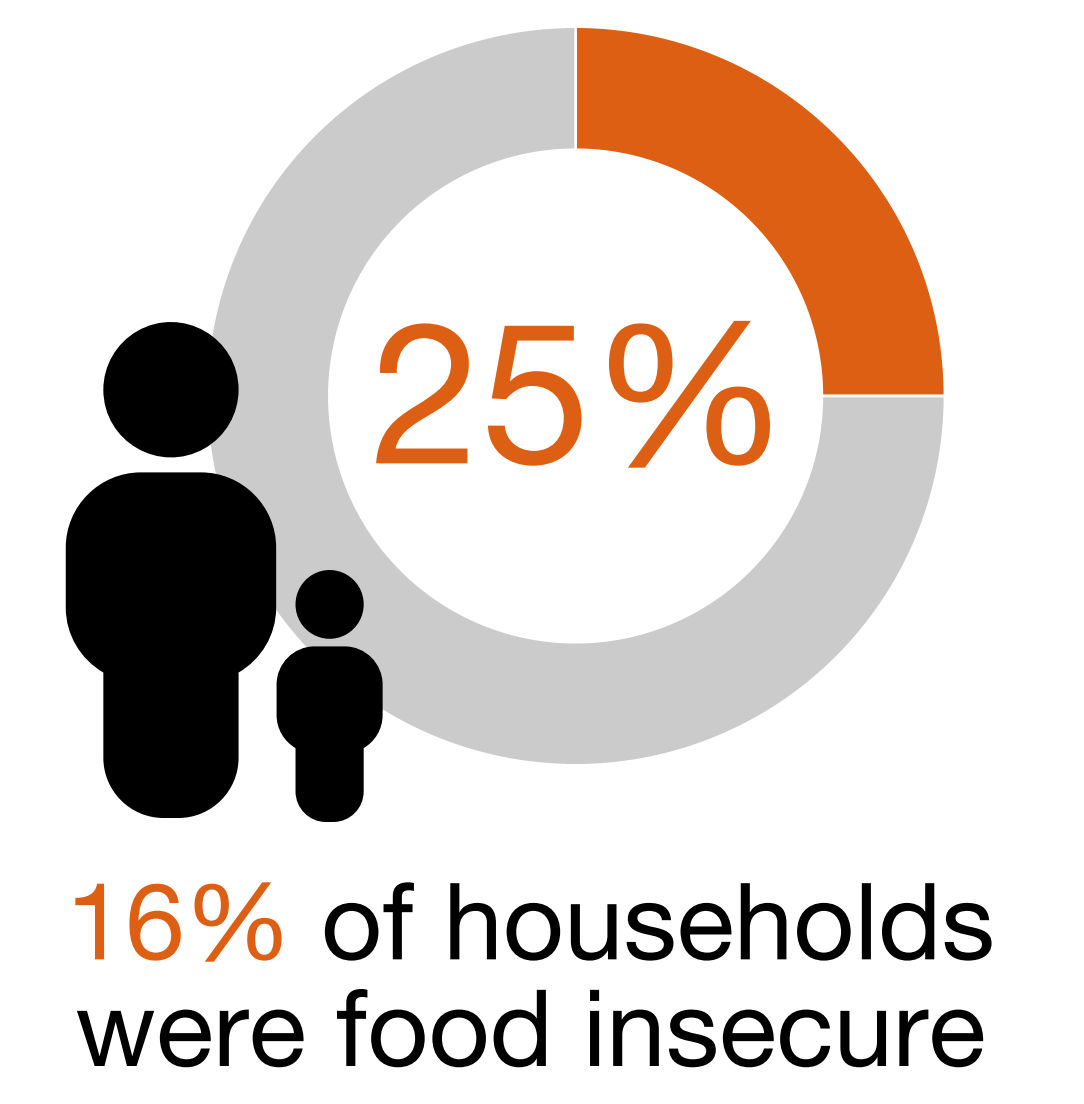

# West Virginia Snapshot 2020

## DEMOGRAPHICS

dependent-age population by 2030

PK-12 enrollment 2012 to 2017

PK-12 enrollment

children under 18 living in poverty

## HIGH SCHOOL