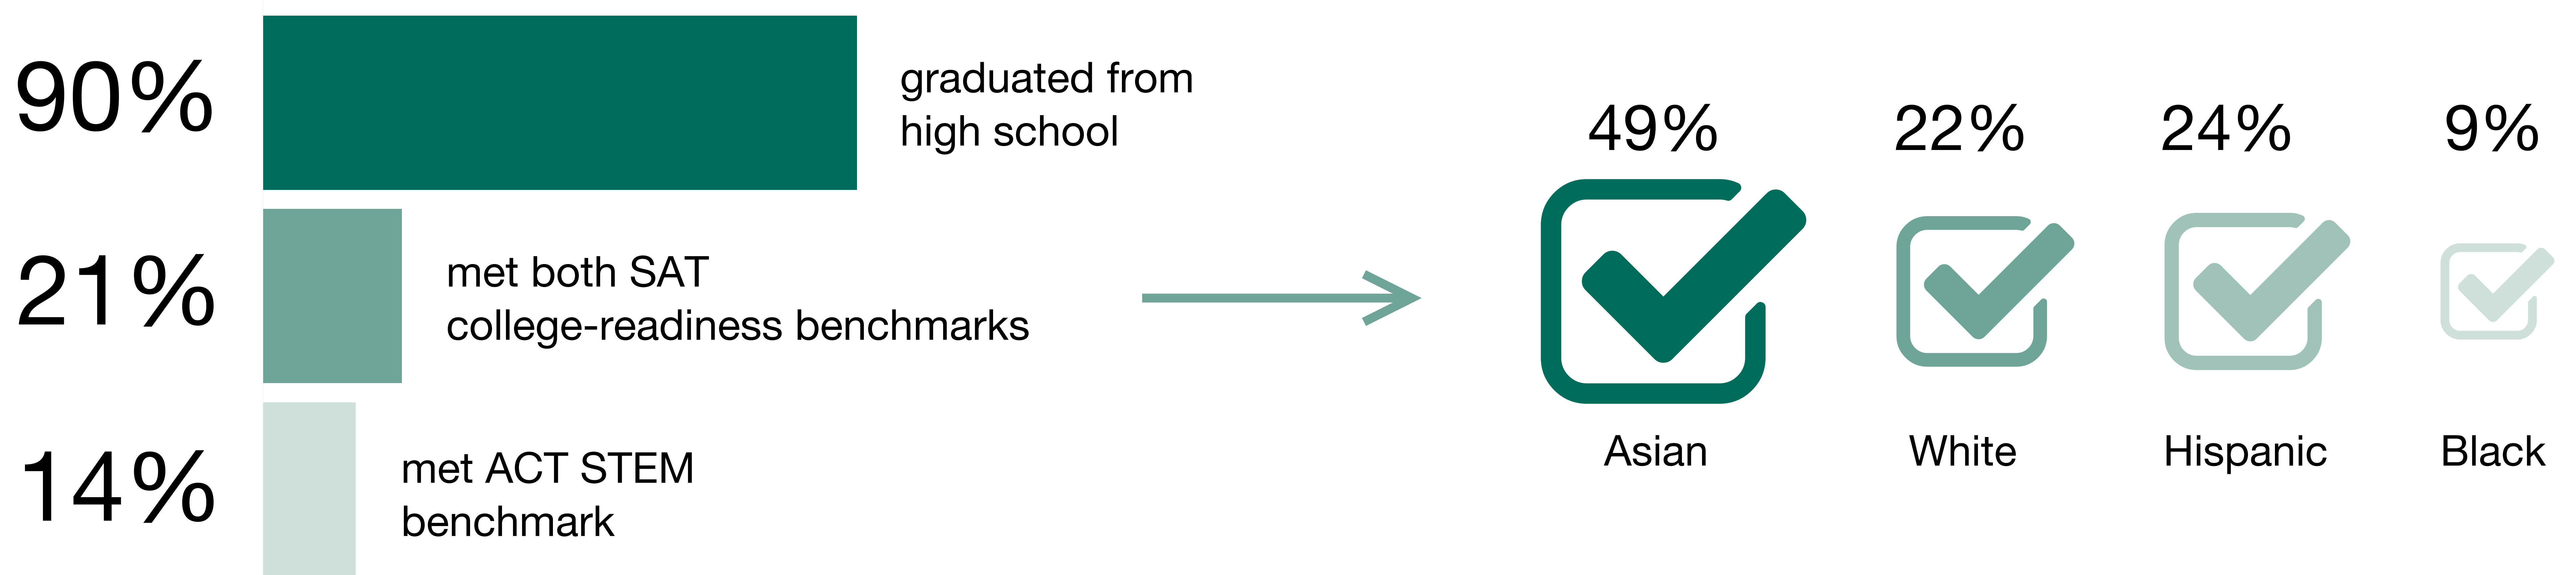

# West Virginia Snapshot 2020

## DEMOGRAPHICS

dependent-age population by 2030

PK-12 enrollment 2012 to 2017

PK-12 enrollment

children under 18 living in poverty

## EARLY AND MIDDLE GRADES

Percentages of students performing at or above Proficient on NAEP in 2019

Arrows indicate direction of change of 0.1 points or more from 2009 to 2019.

## HIGH SCHOOL