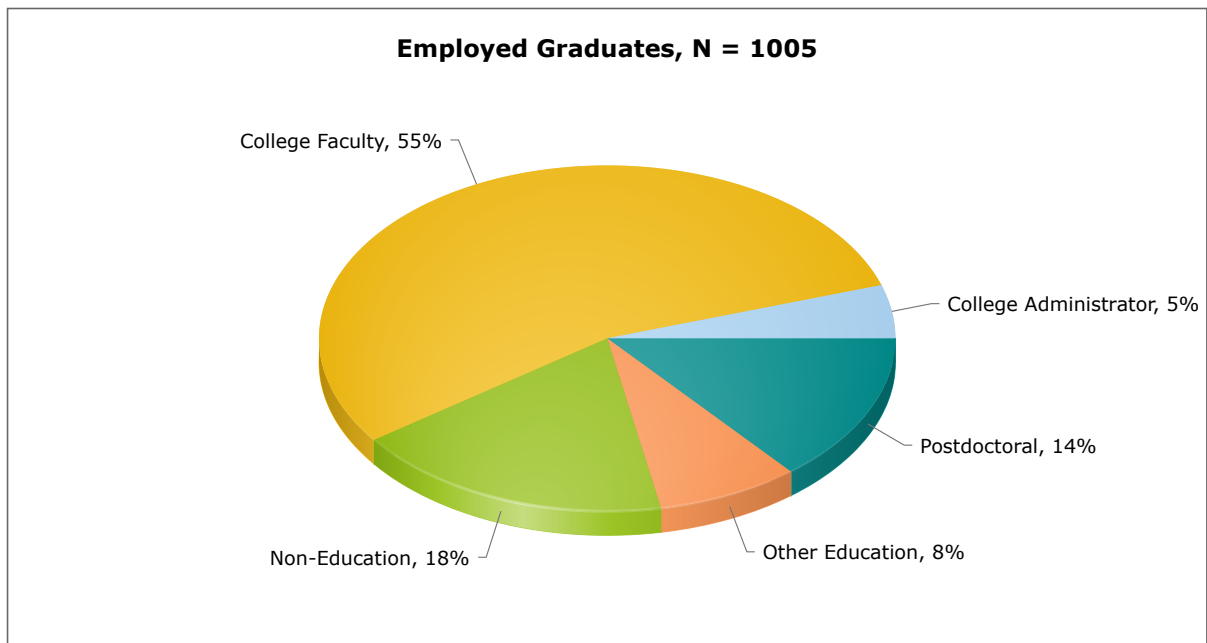

## SREB-State Doctoral Scholars Program Regional Graduate Profile as of 01/25/23

- 1224 graduates (760 doctoral scholars; 0 intermediate scholars; 464 dissertation scholars)
- 27 percent received a baccalaureate degree from a historically black college or university
- 71 percent enter the program at a master's degree level or above
- Funded time-to-degree from program entrance averaged 1.8 years for dissertation scholars
- Funded time-to-degree from program entrance averaged 4.8 years for doctoral scholars (4.7 years average with master's degree; 5.1 years without master's degree)
- Average age at graduation was 34.7 years

- 80 percent of graduates are employed in education
  - 90 percent are in higher education
- 64 percent of employed graduates are working in SREB states

State Locations of Employed Graduates (N = 1005)

AK	1	IL	16	NC	45	RI	4
AL	68	IN	31	NE	2	SC	43
AR	40	KS	4	NH	2	TN	42
AZ	1	KY	33	NJ	27	TX	48
CA	46	LA	25	NM	4	UT	1
CO	6	MA	23	NV	2	VA	35
CT	7	MD	41	NY	27	WA	3
DC	33	ME	2	OH	21	WI	8
DE	3	MI	11	OK	11	WV	8
FL	36	MN	7	OR	9	International	17
GA	123	MO	18	PA	24		
IA	7	MS	28	PR	3		